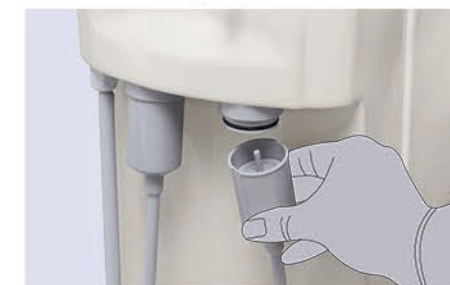

多关节头枕满足调节不同患者位置
The headrests are multi-articulated and allows different positions for patient

外置可拆卸式吸唾过滤器
Built out and detachable suction filter

时尚的90度旋转陶瓷痰盂
Fashionable 90° rotatable ceramic cuspidor