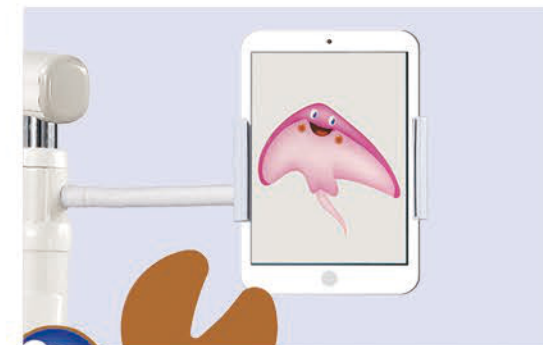

旋转箱体，方便机器维护
Rotatable unit for easy maintenance

一键水气电开关
Main switch for air, water and electricity

牙科综合治疗机 (儿童款)
DENTAL UNIT (Kids type)

小蜗找朋友精彩的海洋世界童话故事
Little snail found friends Wonderful fairy tales
of the ocean world

魔鬼鱼小推车
魔鬼鱼造型器械盘, 动感十足
空间更大, 移动更灵活
Devil fish mobile cart
Devil fish styling instrument tray, full
of movement, more space, more
flexible movement.

小萌鱼地箱
外置地箱设计适应不同诊室管路设计
小萌鱼造型设计, 外形可爱
little cute fish floor box
Buit-out type floor box design adapts to
different clinic pipeline design, little cute fish
shape design, cute appearance.

螃蟹 LED 感应灯
LED 感应灯, 光强可调节, 保护儿童视力
Crab LED sensor light
LED sensor light, light intensity can be
adjusted to protect children's eyes.

平板电脑支架
可放 Ipad 电脑播放动画片
分散儿童注意力, 减少恐惧情绪
Ipad holder
Ipad computer can be put on the holder , and
play cartoon to distract children's attention
and reduce fear.