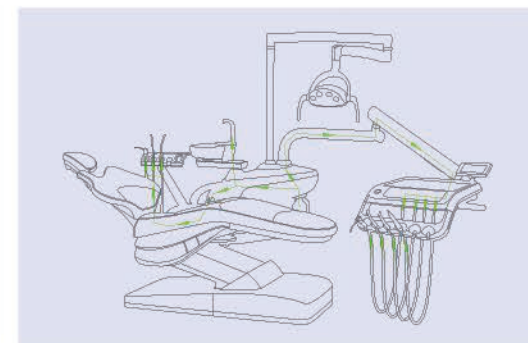

椅子旋转功能（选配）
Chair seat rotation function(option)

JA-S800

消毒牙椅
DISINFECTION DENTAL UNIT

欧式的优雅
European elegance

意大利设计师亲自设计
Designed by Italian designer

消毒牙椅来了，
是时候选择更好的工作搭档了
Disinfection dental unit is coming,
It's time to choose a better partner

全管路消毒
手机，三用枪，强弱吸，冲供水全管路
消毒，防止交叉感染
Whole pipeline disinfection
Handpiece tube, 3-Way syringe tube, strong and
weak suction tube, spittoon flushing water supply
pipeline disinfection to prevent cross-infection.

手机管道消毒
手机管道消毒助手，防止消毒液飞溅
Pipeline disinfection
Handpiece pipe disinfection assistant to
prevent the splash of disinfectant.

蝶形金属靠背
蝶形金属靠背使得医生与助手的腿部空间最
大化，医护团队可以尽可能靠近患者。
Butterfly metal backrest
Butterfly metal backrest maximizes the leg space
for doctors and assistants, and the medical team
can be close to the patients as possible.